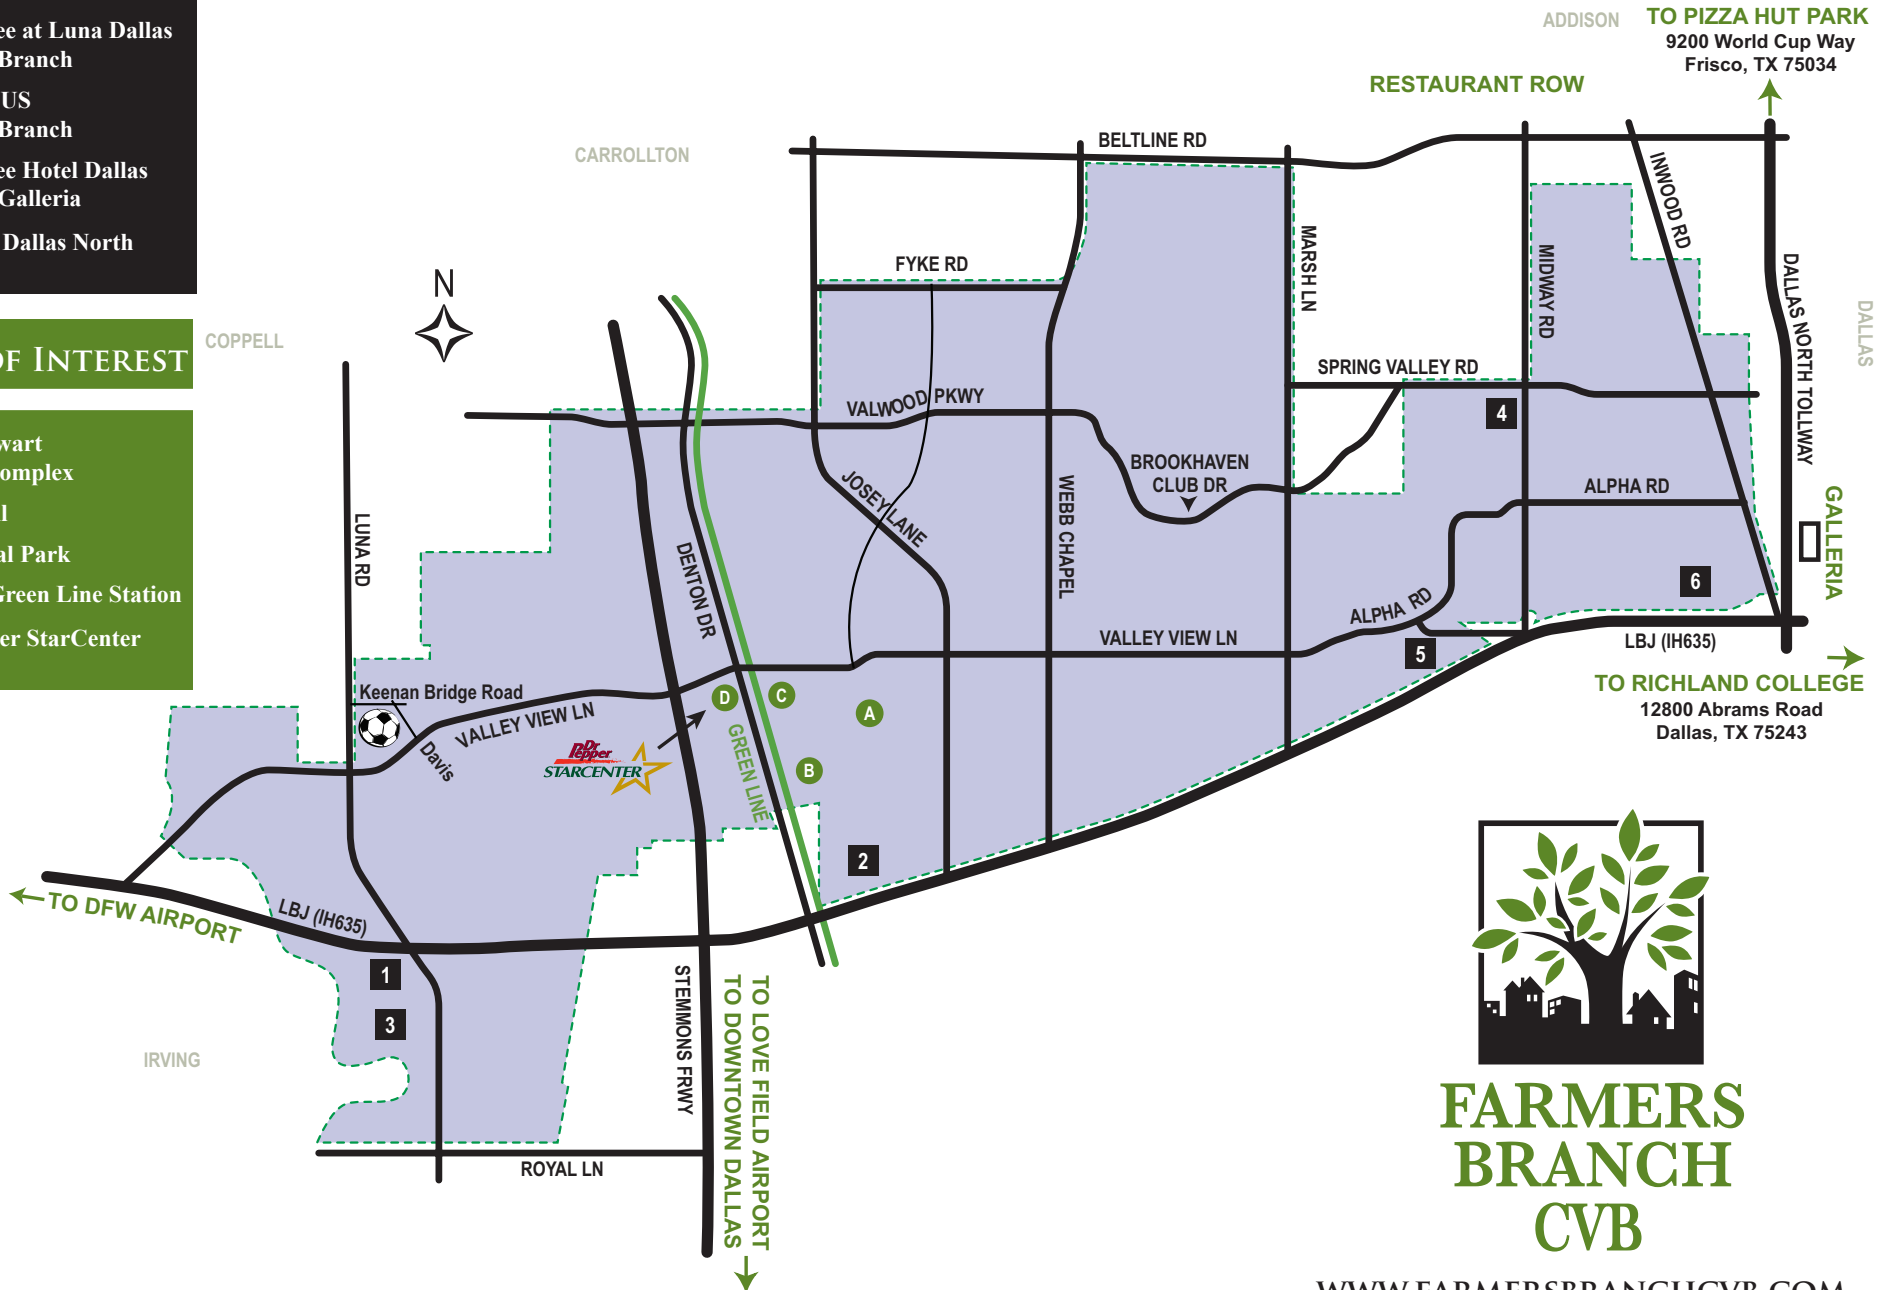

HOTELS

1. Omni Dallas Hotel Park West
2. Holiday Inn Select North Dallas
3. Doubletree at Luna Dallas Farmers Branch
4. StudioPLUS Farmers Branch
5. Doubletree Hotel Dallas Near the Galleria
6. Sheraton Dallas North

POINTS OF INTEREST

-  Ross Stewart Soccer Complex
- A. City Hall
- B. Historical Park
- C. DART Green Line Station
- D. Dr Pepper StarCenter

Welcome to FARMERS BRANCH

**FARMERS
BRANCH
CVB**